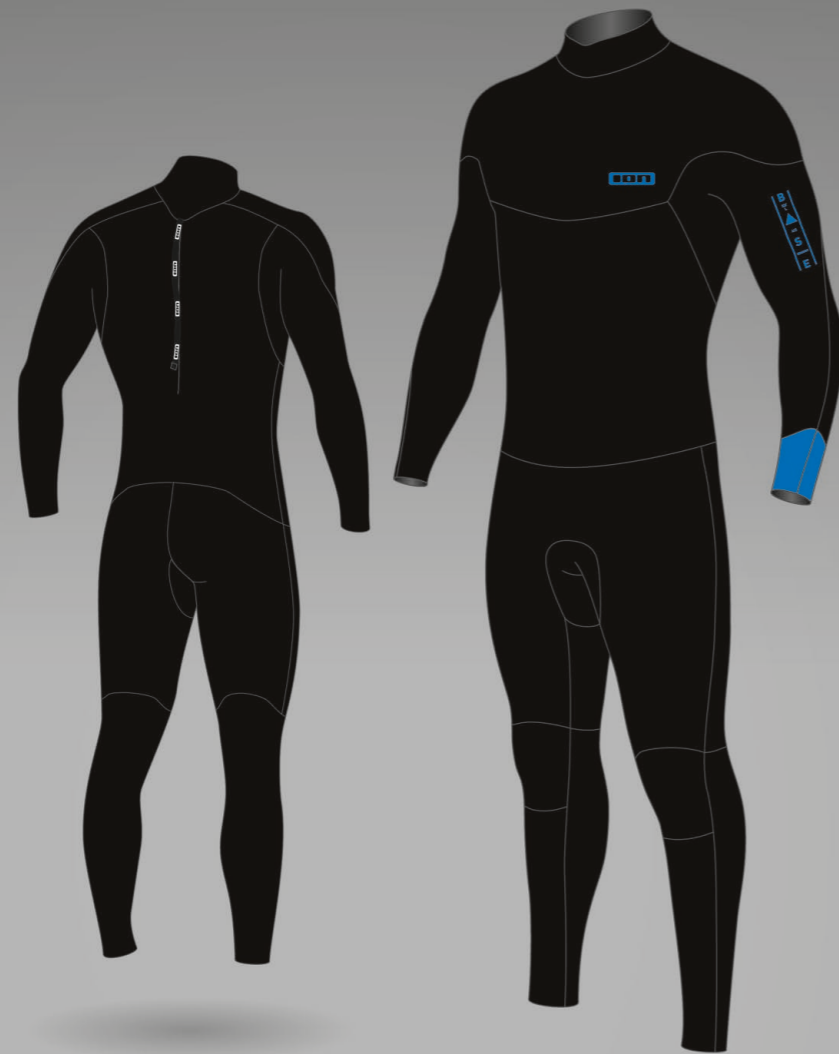

BASE

GBS

FL

REGULAR FIT

FEATURES

- . Seam_Reinforcements
- . Water_Gate (Semidry)
- . Heel protection

MATERIALS

- . Supra_Tex

ROBUST SUPRA_TEX KNEES AND CYBERSTRETCH 80%
WATER GATE ON SEMIDRY STYLES
HEEL PROTECTION EXTRA NYLON PROTECTION INSIDE THE CALF

NEW

New product

TARGET GROUP

For any beginner in school.

LINE CONCEPT

The Base is tailored only for the use in schools. Most robust materials available, double line GBS, Supra_Tex knee and a special Nylon webbing tape inside the calf to protect the material when stepping in. The color theme is varying per size for easy recognition on the shelf.

AMP LEVEL

\$ PRICE \$\$\$\$\$

SPECS

✂ FLEX FACTOR ■■■■

☞ HEAT FACTOR ■■■■

☞ WINDCHILL FACTOR ■■■■

SEMIDRY 5/4 DL

ITEM NO. 48702-4470

FL

ICY COOL MILD WARM TROPIC
12°C-21°C / 54°F-70°F

SIZES AND COLOURS

Color Code System

The ION chest logo, left arm (Semidry) and the inside linings of the arms vary per size for a quick and fast recognition in the shelf.